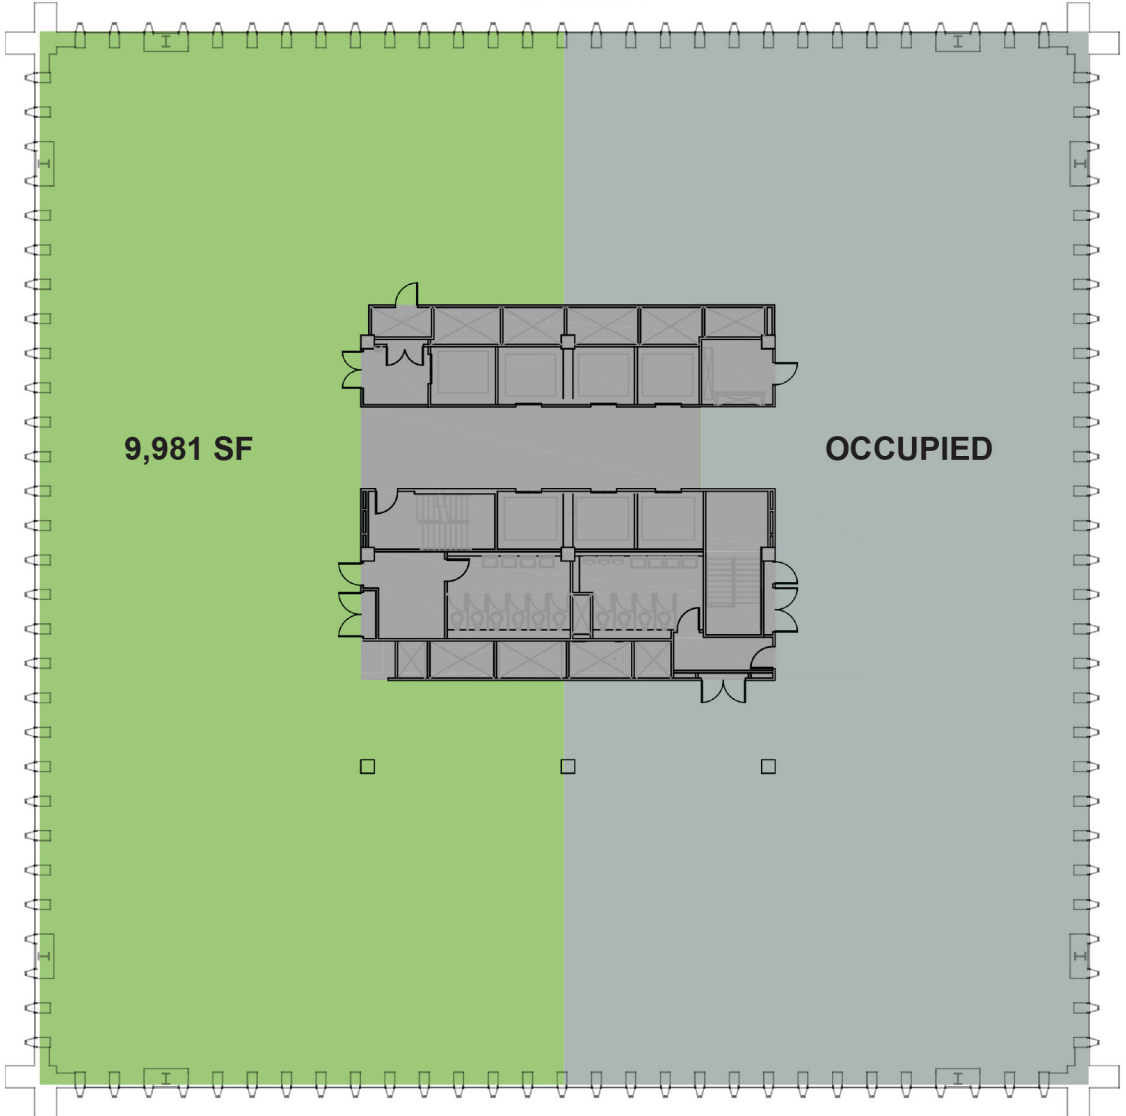

COURT SQUARE

9,981 SF

OCCUPIED

PI ALLEY

COURT STREET

WASHINGTON STREET