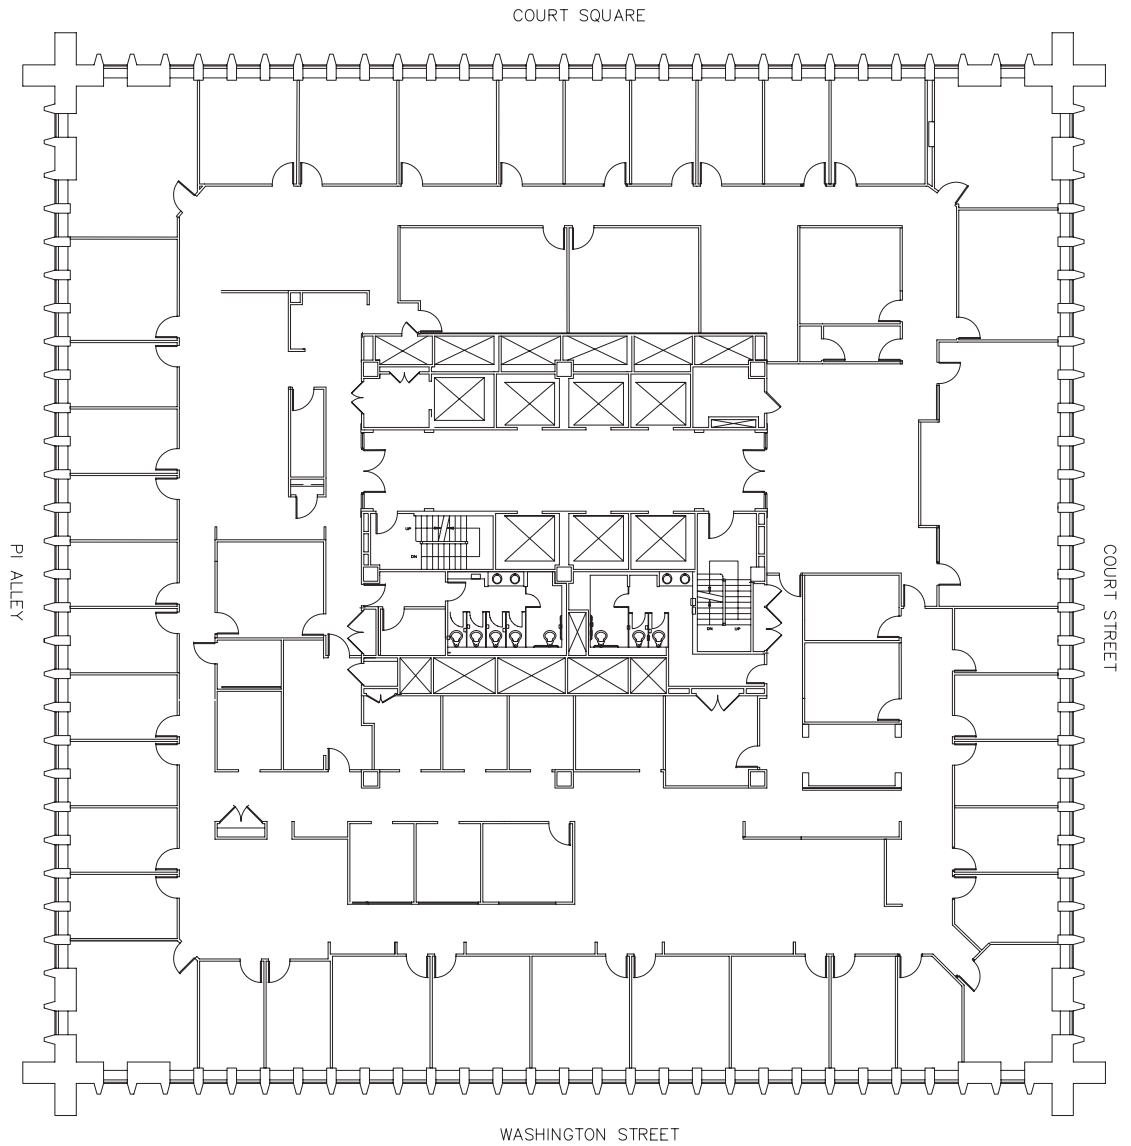

ONE BOSTON PLACE

33RD FLOOR – 20,521 SF