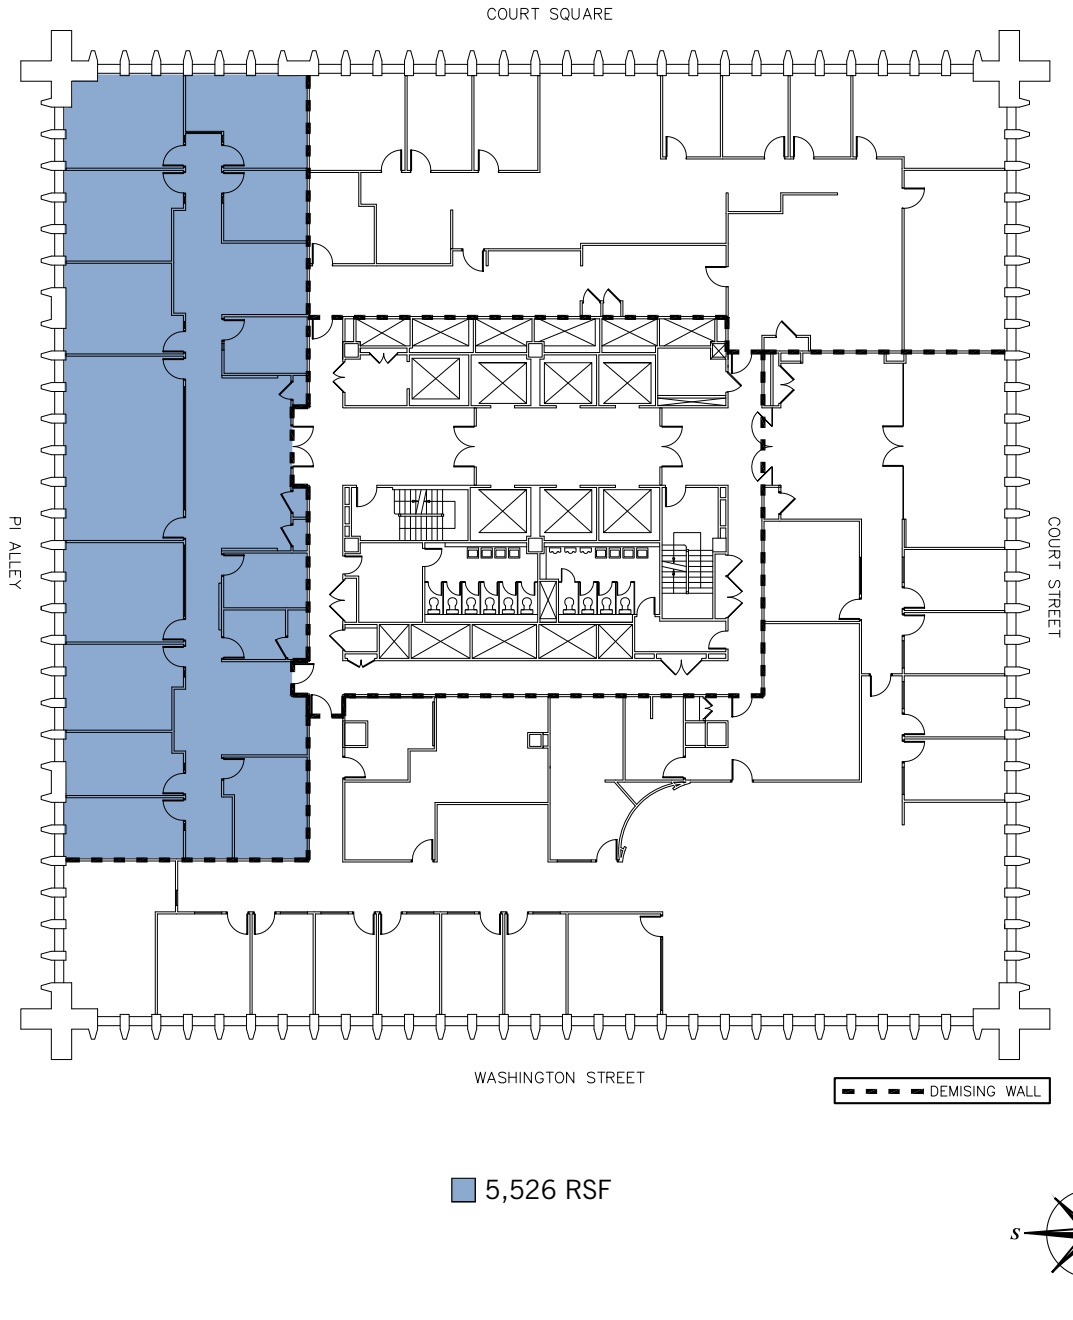

ONE BOSTON PLACE

38TH FLOOR – 5,526 SF